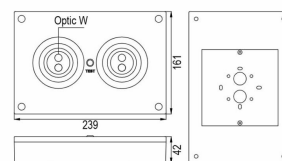

WAYLUX CL Pro NRG ZB W 3H Safety Luminaire

Part No. L21018

Categories: Luminaires, NRG ZB Wireless

Tag: WAYLUX PRO W/E

Safety luminaire IP65-rated for high illumination.

TECHNICAL SPECIFICATION

Weight	1 kg
Nominal input voltage (V)	230 V 50/60 Hz
System	NRG ZB Wireless
Insulation class	II
Compliance	CE, UKCA
IP rating	IP65
IK rating	IK04
EN 1838	EN 1838
Glow wire test	850 °C – 30s
Mounting luminaire	Surface ceiling
Warranty	5 Years, 10 Years
Emergency duration (h)	3
Battery	LiFePO4 6.4 V 6.4 Ah
Nominal flux (lm)	Optic W 1000
Polar curve image	YES
Power consumption AC (W)	Max. 5
Charging times (h)	24
Mode of operation	Non-maintained
Colour temperature (°K)	5000
Service life L80B20	50000
Colour	RAL 9003
Material	PC
Operating temperature (°C)	0 to +40