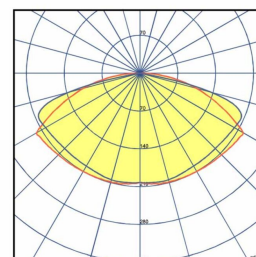

WAYLUX CL Pro NRG ZB W 3H Safety Luminaire

Part No. L21018

Categories: Luminaires, NRG ZB Wireless

Tag: WAYLUX PRO W/E

Safety luminaire IP65-rated for high illumination.

TECHNICAL SPECIFICATION

Weight	1 kg
Nominal input voltage (V)	230 V 50/60 Hz
System	NRG ZB Wireless
Insulation class	II
Compliance	CE, UKCA
IP rating	IP65
IK rating	IK04
EN 1838	EN 1838
Glow wire test	850 °C – 30s
Mounting luminaire	Surface ceiling
Warranty	5 Years, 10 Years
Emergency duration (h)	3
Battery	LiFePO4 6.4 V 6.4 Ah
Nominal flux (lm)	Optic W 1000
Polar curve image	YES
Power consumption AC (W)	Max. 5
Charging times (h)	24
Mode of operation	Non-maintained
Colour temperature (°K)	5000
Service life L80B20	50000
Colour	RAL 9003
Material	PC
Operating temperature (°C)	0 to +40