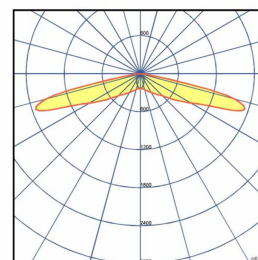

## TECHNICAL SPECIFICATION

Weight	1 kg
Nominal input voltage (V)	230 V 50/60 Hz
System	NRG ZB Wireless
Insulation class	II
Compliance	CE, UKCA
IP rating	IP65
IK rating	IK04
EN 1838	EN 1838
Glow wire test	850 °C – 30s
Mounting luminaire	Surface ceiling
Warranty	5 Years, 10 Years
Emergency duration (h)	3
Battery	LiFePO4 6.4 V 6.4 Ah
Nominal flux (lm)	Optic E 900
Power consumption AC (W)	Max. 5
Charging times (h)	24
Mode of operation	Non-maintained
Colour temperature (°K)	5000
Service life L80B20	50000
Colour	RAL 9003
Material	PC
Operating temperature (°C)	0 to +40