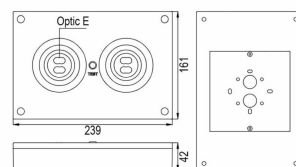

## TECHNICAL SPECIFICATION

Weight	1 kg
Nominal input voltage (V)	230 V 50/60 Hz
System	NRG ZB Wireless
Insulation class	II
Compliance	CE, UKCA
IP rating	IP65
IK rating	IK04
EN 1838	EN 1838
Glow wire test	850 °C – 30s
Mounting luminaire	Surface ceiling
Warranty	5 Years, 10 Years
Emergency duration (h)	3
Battery	LiFePO4 6.4 V 6.4 Ah
Nominal flux (lm)	Optic E 900
Power consumption AC (W)	Max. 5
Charging times (h)	24
Mode of operation	Non-maintained
Colour temperature (°K)	5000
Service life L80B20	50000
Colour	RAL 9003
Material	PC
Operating temperature (°C)	0 to +40