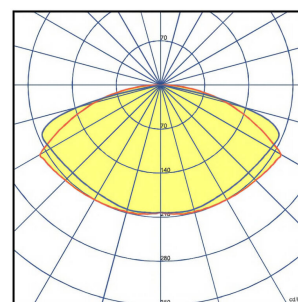

Weight	0.8 kg
System	NRG
Insulation class	II
Compliance	CE, UKCA
IK rating	IK04
IP rating	IP65
EN 1838	EN 1838
Glow wire test	850 °C – 30s
Mounting luminaire	Surface ceiling
Nominal input voltage (V)	230 V 50/60 Hz – 220 V DC +25/-20 %
Nominal flux (lm)	1000
Polar curve image	YES
Power consumption AC (VA)	17
Power consumption DC (mA / W)	37 / 8
Colour temperature (°K)	5000
Service life L80B20	50000
Colour	RAL 9003
Material	PC
Operating temperature (°C)	-20 to +40