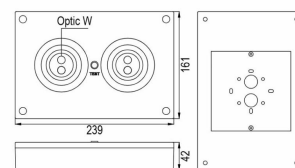

Weight	0.8 kg
System	NRG
Insulation class	II
Compliance	CE, UKCA
IK rating	IK04
IP rating	IP65
EN 1838	EN 1838
Glow wire test	850 °C – 30s
Mounting luminaire	Surface ceiling
Nominal input voltage (V)	230 V 50/60 Hz – 220 V DC +25/-20 %
Nominal flux (lm)	1000
Polar curve image	YES
Power consumption AC (VA)	17
Power consumption DC (mA / W)	37 / 8
Colour temperature (°K)	5000
Service life L80B20	50000
Colour	RAL 9003
Material	PC
Operating temperature (°C)	-20 to +40