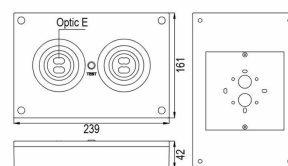

WAYLUX CL Pro NRG E Safety Luminaire

Part No. L18137

Categories: NRG Luminaires, NRG Luminaires, NRG+ CPS, NRG+ LPS

Tag: WAYLUX PRO W/E

Safety luminaire IP65-rated for high illumination.

TECHNICAL SPECIFICATION

Weight	0.8 kg
System	NRG
Insulation class	II
Compliance	CE, UKCA
IP rating	IP65
IK rating	IK04
EN 1838	EN 1838
Glow wire test	850 °C – 30s
Mounting luminaire	Surface ceiling
Nominal input voltage (V)	230 V 50/60 Hz – 220 V DC +25/-20 %
Nominal flux (lm)	900
Polar curve image	YES
Power consumption AC (VA)	17
Power consumption DC (mA / W)	37 / 8
Colour temperature (°K)	5000
Service life L80B20	50000
Colour	RAL 9003
Material	PC
Operating temperature (°C)	-20 to +40