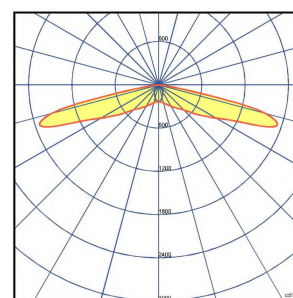

WAYLUX CL Pro NRG E Safety Luminaire

Part No. L18137

Categories: NRG Luminaires, NRG Luminaires, NRG+ CPS, NRG+ LPS

Tag: WAYLUX PRO W/E

Safety luminaire IP65-rated for high illumination.

TECHNICAL SPECIFICATION

Weight	0.8 kg
System	NRG
Insulation class	II
Compliance	CE, UKCA
IP rating	IP65
IK rating	IK04
EN 1838	EN 1838
Glow wire test	850 °C – 30s
Mounting luminaire	Surface ceiling
Nominal input voltage (V)	230 V 50/60 Hz – 220 V DC +25/-20 %
Nominal flux (lm)	900
Polar curve image	YES
Power consumption AC (VA)	17
Power consumption DC (mA / W)	37 / 8
Colour temperature (°K)	5000
Service life L80B20	50000
Colour	RAL 9003
Material	PC
Operating temperature (°C)	-20 to +40