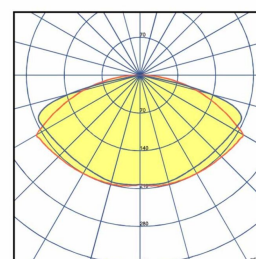

WAYLUX CL Pro NRG BUS W 3H Safety Luminaire

Part No. L20018

Categories: Luminaires, NRG BUS

Tag: WAYLUX PRO W/E

exilux

Safety luminaire IP65-rated for high illumination.

TECHNICAL SPECIFICATION

Weight	1 kg
Nominal input voltage (V)	230 V 50/60 Hz
System	NRG BUS DALI 2
Insulation class	II
Compliance	CE, UKCA
IP rating	IP65
IK rating	IK04
EN 1838	EN 1838
Glow wire test	850 °C – 30s
Mounting luminaire	Surface ceiling
Warranty	5 Years, 10 Years
Emergency duration (h)	3
Battery	LiFePO4 6.4 V 6.4 Ah
Nominal flux (lm)	Optic W 1000
Polar curve image	YES
Power consumption AC (W)	Max. 5
Charging times (h)	24
Mode of operation	Non-maintained
Colour temperature (°K)	5000
Service life L80B20	50000
Colour	RAL 9003
Material	PC
Operating temperature (°C)	0 to +40