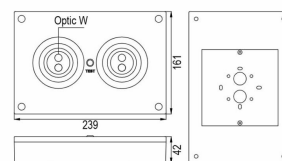

WAYLUX CL Pro NRG BUS W 3H Safety Luminaire

Part No. L20018

Categories: Luminaires, NRG BUS

Tag: WAYLUX PRO W/E

exilux

Safety luminaire IP65-rated for high illumination.

TECHNICAL SPECIFICATION

Weight	1 kg
Nominal input voltage (V)	230 V 50/60 Hz
System	NRG BUS DALI 2
Insulation class	II
Compliance	CE, UKCA
IP rating	IP65
IK rating	IK04
EN 1838	EN 1838
Glow wire test	850 °C – 30s
Mounting luminaire	Surface ceiling
Warranty	5 Years, 10 Years
Emergency duration (h)	3
Battery	LiFePO4 6.4 V 6.4 Ah
Nominal flux (lm)	Optic W 1000
Polar curve image	YES
Power consumption AC (W)	Max. 5
Charging times (h)	24
Mode of operation	Non-maintained
Colour temperature (°K)	5000
Service life L80B20	50000
Colour	RAL 9003
Material	PC
Operating temperature (°C)	0 to +40