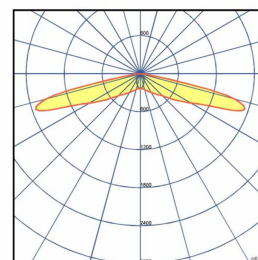

WAYLUX CL Pro NRG BUS E 3H Safety Luminaire

Part No. L20016

Categories: Luminaires, NRG BUS

Tag: WAYLUX PRO W/E

exilux

Safety luminaire IP65-rated for high illumination.

TECHNICAL SPECIFICATION

Weight	1 kg
Nominal input voltage (V)	230 V 50/60 Hz
System	NRG BUS DALI 2
Insulation class	II
Compliance	CE, UKCA
IP rating	IP65
IK rating	IK04
EN 1838	EN 1838
Glow wire test	850 °C – 30s
Mounting luminaire	Surface ceiling
Warranty	5 Years, 10 Years
Emergency duration (h)	3
Battery	LiFePO4 6.4 V 6.4 Ah
Nominal flux (lm)	Optic E 900
Power consumption AC (W)	Max. 5
Charging times (h)	24
Mode of operation	Non-maintained
Colour temperature (°K)	5000
Service life L80B20	50000
Colour	RAL 9003
Material	PC
Operating temperature (°C)	0 to +40