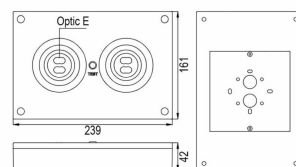

WAYLUX CL Pro NRG BUS E 3H Safety Luminaire

Part No. L20016

Categories: Luminaires, NRG BUS

Tag: WAYLUX PRO W/E

exilux

Safety luminaire IP65-rated for high illumination.

TECHNICAL SPECIFICATION

Weight	1 kg
Nominal input voltage (V)	230 V 50/60 Hz
System	NRG BUS DALI 2
Insulation class	II
Compliance	CE, UKCA
IP rating	IP65
IK rating	IK04
EN 1838	EN 1838
Glow wire test	850 °C – 30s
Mounting luminaire	Surface ceiling
Warranty	5 Years, 10 Years
Emergency duration (h)	3
Battery	LiFePO4 6.4 V 6.4 Ah
Nominal flux (lm)	Optic E 900
Power consumption AC (W)	Max. 5
Charging times (h)	24
Mode of operation	Non-maintained
Colour temperature (°K)	5000
Service life L80B20	50000
Colour	RAL 9003
Material	PC
Operating temperature (°C)	0 to +40