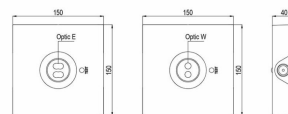

WAYLUX CL NRG ZB W/E 3H Safety Luminaire

Part No. L21006

Categories: Luminaires, NRG ZB Wireless

Tag: WAYLUX CL W/E

Safety luminaire designed for mounting on ceilings with high lumen output.

TECHNICAL SPECIFICATION

Weight	0.55 kg
Nominal input voltage (V)	230 V 50/60 Hz
System	NRG ZB Wireless
Insulation class	II
Compliance	CE, UKCA
IP rating	IP40
IK rating	IK04
EN 1838	EN 1838
Glow wire test	850 °C – 30s
Mounting luminaire	Surface ceiling
Warranty	5 Years, 10 Years
Emergency duration (h)	3
Battery	LiFePO4 6.4 V 3.2 Ah
Nominal flux (lm)	Optic E 450 – Optic W 480
Polar curve image	YES
Power consumption AC (W)	Max. 10
Charging times (h)	24
Mode of operation	Maintained, Non-maintained
Colour temperature (°K)	5000
Service life L80B20	50000
Colour	RAL 9003
Material	PC
Operating temperature (°C)	0 to +40