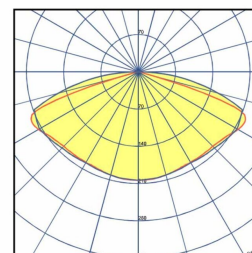

Weight	0.55 kg
Nominal input voltage (V)	230 V 50/60 Hz
System	NRG ZB Wireless
Insulation class	II
Compliance	CE, UKCA
IP rating	IP40
IK rating	IK04
EN 1838	EN 1838
Glow wire test	850 °C – 30s
Mounting luminaire	Surface ceiling
Warranty	5 Years, 10 Years
Emergency duration (h)	3
Battery	LiFePO4 6.4 V 3.2 Ah
Nominal flux (lm)	Optic E 450 – Optic W 480
Polar curve image	YES
Power consumption AC (W)	Max. 10
Charging times (h)	24
Mode of operation	Maintained, Non-maintained
Colour temperature (°K)	5000
Service life L80B20	50000
Colour	RAL 9003
Material	PC
Operating temperature (°C)	0 to +40