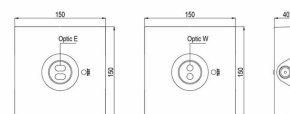

## TECHNICAL SPECIFICATION

Weight	0.55 kg
Nominal input voltage (V)	230 V 50/60 Hz
System	NRG BUS DALI 2
Insulation class	II
Compliance	CE, UKCA
IP rating	IP40
IK rating	IK04
EN 1838	EN 1838
Glow wire test	850 °C – 30s
Mounting luminaire	Surface ceiling
Warranty	5 Years, 10 Years
Emergency duration (h)	3
Battery	LiFePO4 6.4 V 3.2 Ah
Nominal flux (lm)	Optic E 450 – Optic W 480
Polar curve image	YES
Power consumption AC (W)	Max. 10
Charging times (h)	24
Mode of operation	Maintained, Non-maintained
Colour temperature (°K)	5000
Service life L80B20	50000
Colour	RAL 9003
Material	PC
Operating temperature (°C)	0 to +40