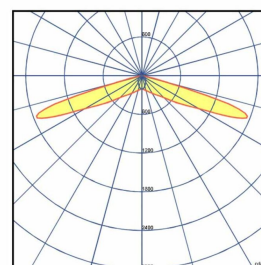

## TECHNICAL SPECIFICATION

Weight	0.55 kg
Nominal input voltage (V)	230 V 50/60 Hz
System	NRG BUS DALI 2
Insulation class	II
Compliance	CE, UKCA
IP rating	IP40
IK rating	IK04
EN 1838	EN 1838
Glow wire test	850 °C – 30s
Mounting luminaire	Surface ceiling
Warranty	5 Years, 10 Years
Emergency duration (h)	3
Battery	LiFePO4 6.4 V 3.2 Ah
Nominal flux (lm)	Optic E 450 – Optic W 480
Polar curve image	YES
Power consumption AC (W)	Max. 10
Charging times (h)	24
Mode of operation	Maintained, Non-maintained
Colour temperature (°K)	5000
Service life L80B20	50000
Colour	RAL 9003
Material	PC
Operating temperature (°C)	0 to +40