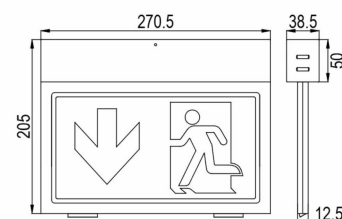

# MULTYLUX C 24m NRG WL/CL Exit Sign and Safety Luminaire

Part No. L18151

Categories: NRG Exit Signs, NRG Exit Signs, NRG+ CPS, NRG+ LPS

Tag: MULTYLUX WL/CL

Exit sign and safety luminaire combined, with downlight element to illuminate in accordance with the EN 1838 requirement for 5 lx illuminance on safety devices, suitable for mounting on walls, ceilings and recessed.

## TECHNICAL SPECIFICATION

Weight	0.85 kg
System	NRG
Insulation class	II
Compliance	CE, UKCA
IP rating	IP42
IK rating	IK04
Viewing distance	24 m
EN 1838	EN 1838
Glow wire test	850 °C – 30s
Mounting exit sign	Recessed ceiling, Recessed wall, Surface ceiling, Surface wall, Suspended ceiling
Nominal input voltage (V)	230 V 50/60 Hz – 220 V DC +25/-20 %
Nominal flux (lm)	100
Polar curve image	YES
Power consumption AC (VA)	6.5
Power consumption DC (mA / W)	14 / 3.1
Colour temperature (°K)	5700
Service life L80B20	50000
Colour	RAL 9003
Material	ALUMINIUM – PC
Operating temperature (°C)	-10 to +40