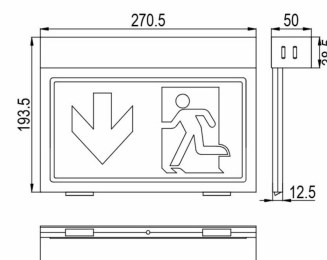

# MULTYLUX C 24m NRG WL/CL Exit Sign and Safety Luminaire

Part No. L18151

Categories: NRG Exit Signs, NRG Exit Signs, NRG+ CPS, NRG+ LPS

Tag: MULTYLUX WL/CL

Exit sign and safety luminaire combined, with downlight element to illuminate in accordance with the EN 1838 requirement for 5 lx illuminance on safety devices, suitable for mounting on walls, ceilings and recessed.

## TECHNICAL SPECIFICATION

Weight	0.85 kg
System	NRG
Insulation class	II
Compliance	CE, UKCA
IP rating	IP42
IK rating	IK04
Viewing distance	24 m
EN 1838	EN 1838
Glow wire test	850 °C – 30s
Mounting exit sign	Recessed ceiling, Recessed wall, Surface ceiling, Surface wall, Suspended ceiling
Nominal input voltage (V)	230 V 50/60 Hz – 220 V DC +25/-20 %
Nominal flux (lm)	100
Polar curve image	YES
Power consumption AC (VA)	6.5
Power consumption DC (mA / W)	14 / 3.1
Colour temperature (°K)	5700
Service life L80B20	50000
Colour	RAL 9003
Material	ALUMINIUM – PC
Operating temperature (°C)	-10 to +40