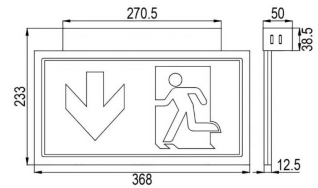

# MULTYLUX 32m NRG ZB WL/CL 3H Exit Sign Luminaire

Part No. L21024

Categories: Exit Signs, NRG ZB Wireless

Tag: MULTYLUX WL/CL

Exit sign luminaire suitable for mounting on walls, ceilings and recessed.

## TECHNICAL SPECIFICATION

Weight	1.3 kg
Nominal input voltage (V)	230 V 50/60 Hz
System	NRG ZB Wireless
Insulation class	II
Compliance	CE, UKCA
IP rating	IP42
IK rating	IK04
Glow wire test	850 °C – 30s
Mounting exit sign	Recessed ceiling, Recessed wall, Surface ceiling, Surface wall, Suspended ceiling
Warranty	5 Years, 10 Years
Emergency duration (h)	3
Battery	LiFePO4 3.2 V 4.5 Ah
Power consumption AC (W)	Max. 7
Charging times (h)	24
Mode of operation	Maintained, Non-maintained
Colour temperature (°K)	5700
Service life L80B20	50000
Colour	RAL 9003
Material	ALUMINIUM – PC
Operating temperature (°C)	0 to +45