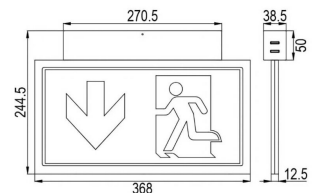

# MULTYLUX 32m NRG ZB WL/CL 3H Exit Sign Luminaire

Part No. L21024

Categories: Exit Signs, NRG ZB Wireless

Tag: MULTYLUX WL/CL

Exit sign luminaire suitable for mounting on walls, ceilings and recessed.

## TECHNICAL SPECIFICATION

Weight	1.3 kg
Nominal input voltage (V)	230 V 50/60 Hz
System	NRG ZB Wireless
Insulation class	II
Compliance	CE, UKCA
IP rating	IP42
IK rating	IK04
Glow wire test	850 °C – 30s
Mounting exit sign	Recessed ceiling, Recessed wall, Surface ceiling, Surface wall, Suspended ceiling
Warranty	5 Years, 10 Years
Emergency duration (h)	3
Battery	LiFePO4 3.2 V 4.5 Ah
Power consumption AC (W)	Max. 7
Charging times (h)	24
Mode of operation	Maintained, Non-maintained
Colour temperature (°K)	5700
Service life L80B20	50000
Colour	RAL 9003
Material	ALUMINIUM – PC
Operating temperature (°C)	0 to +45