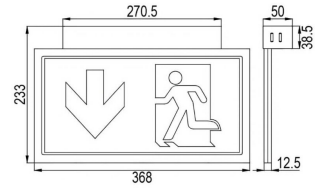

# MULTYLUX 32m NRG BUS WL/CL 3H Exit Sign Luminaire

Part No. L20024

Categories: Exit Signs, NRG BUS

Tag: MULTYLUX WL/CL

Exit sign luminaire suitable for mounting on walls, ceilings and recessed.

## TECHNICAL SPECIFICATION

Weight	1.3 kg
Nominal input voltage (V)	230 V 50/60 Hz
System	NRG BUS DALI 2
Insulation class	II
Compliance	CE, UKCA
IP rating	IP42
IK rating	IK04
Glow wire test	850 °C – 30s
Mounting exit sign	Recessed ceiling, Recessed wall, Surface ceiling, Surface wall, Suspended ceiling
Warranty	5 Years, 10 Years
Emergency duration (h)	3
Battery	LiFePO4 3.2 V 4.5 Ah
Power consumption AC (W)	Max. 7
Charging times (h)	24
Mode of operation	Maintained, Non-maintained
Colour temperature (°K)	5700
Service life L80B20	50000
Colour	RAL 9003
Material	ALUMINIUM – PC
Operating temperature (°C)	0 to +45