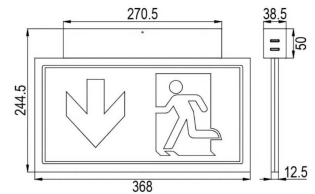

# MULTYLUX 32m NRG BUS WL/CL 3H Exit Sign Luminaire

Part No. L20024

Categories: Exit Signs, NRG BUS

Tag: MULTYLUX WL/CL

Exit sign luminaire suitable for mounting on walls, ceilings and recessed.

## TECHNICAL SPECIFICATION

Weight	1.3 kg
Nominal input voltage (V)	230 V 50/60 Hz
System	NRG BUS DALI 2
Insulation class	II
Compliance	CE, UKCA
IP rating	IP42
IK rating	IK04
Glow wire test	850 °C – 30s
Mounting exit sign	Recessed ceiling, Recessed wall, Surface ceiling, Surface wall, Suspended ceiling
Warranty	5 Years, 10 Years
Emergency duration (h)	3
Battery	LiFePO4 3.2 V 4.5 Ah
Power consumption AC (W)	Max. 7
Charging times (h)	24
Mode of operation	Maintained, Non-maintained
Colour temperature (°K)	5700
Service life L80B20	50000
Colour	RAL 9003
Material	ALUMINIUM – PC
Operating temperature (°C)	0 to +45