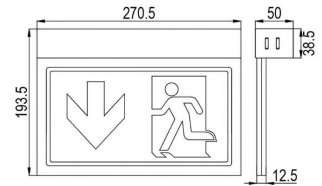

# MULTYLUX 24m NRG ZB WL/CL 3H Exit Sign Luminaire

Part No. L21022

Categories: Exit Signs, NRG ZB Wireless

Tag: MULTYLUX WL/CL

Exit sign luminaire suitable for mounting on walls, ceilings and recessed.

## TECHNICAL SPECIFICATION

Weight	1 kg
Nominal input voltage (V)	230 V 50/60 Hz
System	NRG ZB Wireless
Insulation class	II
Compliance	CE, UKCA
IP rating	IP42
IK rating	IK04
Glow wire test	850 °C – 30s
Mounting exit sign	Recessed ceiling, Recessed wall, Surface ceiling, Surface wall, Suspended ceiling
Warranty	5 Years, 10 Years
Emergency duration (h)	3
Battery	LiFePO4 3.2 V 4.5 Ah
Power consumption AC (W)	Max. 7
Charging times (h)	24
Mode of operation	Maintained, Non-maintained
Colour temperature (°K)	5700
Service life L80B20	50000
Colour	RAL 9003
Material	ALUMINIUM – PC
Operating temperature (°C)	0 to +45