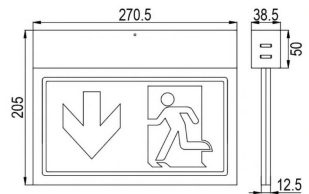

# MULTYLUX 24m NRG ZB WL/CL 3H Exit Sign Luminaire

Part No. L21022

Categories: Exit Signs, NRG ZB Wireless

Tag: MULTYLUX WL/CL

Exit sign luminaire suitable for mounting on walls, ceilings and recessed.

## TECHNICAL SPECIFICATION

Weight	1 kg
Nominal input voltage (V)	230 V 50/60 Hz
System	NRG ZB Wireless
Insulation class	II
Compliance	CE, UKCA
IP rating	IP42
IK rating	IK04
Glow wire test	850 °C – 30s
Mounting exit sign	Recessed ceiling, Recessed wall, Surface ceiling, Surface wall, Suspended ceiling
Warranty	5 Years, 10 Years
Emergency duration (h)	3
Battery	LiFePO4 3.2 V 4.5 Ah
Power consumption AC (W)	Max. 7
Charging times (h)	24
Mode of operation	Maintained, Non-maintained
Colour temperature (°K)	5700
Service life L80B20	50000
Colour	RAL 9003
Material	ALUMINIUM – PC
Operating temperature (°C)	0 to +45