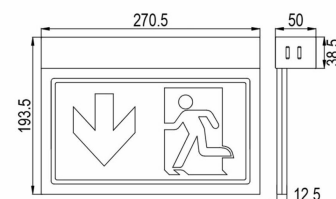

MULTYLUX 24m NRG WL/CL Exit Sign Luminaire

Part No. L18149

Categories: NRG Exit Signs, NRG Exit Signs, NRG+ CPS, NRG+ LPS

Tag: MULTYLUX WL/CL

Exit sign luminaire suitable for mounting on walls, ceilings and recessed.

TECHNICAL SPECIFICATION

Weight	0.85 kg
System	NRG
Insulation class	II
Compliance	CE, UKCA
IP rating	IP42
IK rating	IK04
Viewing distance	24 m
Glow wire test	850 °C – 30s
Mounting exit sign	Recessed ceiling, Recessed wall, Surface ceiling, Surface wall, Suspended ceiling
Nominal input voltage (V)	230 V 50/60 Hz – 220 V DC +25/-20 %
Power consumption AC (VA)	7
Power consumption DC (mA / W)	15 / 3.3
Colour temperature (°K)	5700
Service life L80B20	50000
Colour	RAL 9003
Material	ALUMINIUM – PC
Operating temperature (°C)	-10 to +40