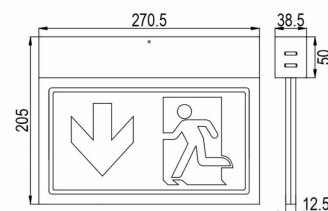

MULTYLUX 24m NRG WL/CL Exit Sign Luminaire

Part No. L18149

Categories: NRG Exit Signs, NRG Exit Signs, NRG+ CPS, NRG+ LPS

Tag: MULTYLUX WL/CL

Exit sign luminaire suitable for mounting on walls, ceilings and recessed.

TECHNICAL SPECIFICATION

Weight	0.85 kg
System	NRG
Insulation class	II
Compliance	CE, UKCA
IP rating	IP42
IK rating	IK04
Viewing distance	24 m
Glow wire test	850 °C – 30s
Mounting exit sign	Recessed ceiling, Recessed wall, Surface ceiling, Surface wall, Suspended ceiling
Nominal input voltage (V)	230 V 50/60 Hz – 220 V DC +25/-20 %
Power consumption AC (VA)	7
Power consumption DC (mA / W)	15 / 3.3
Colour temperature (°K)	5700
Service life L80B20	50000
Colour	RAL 9003
Material	ALUMINIUM – PC
Operating temperature (°C)	-10 to +40