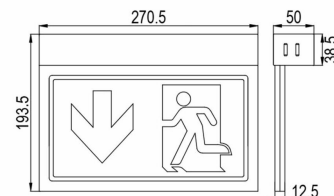

# MULTYLUX 24m NRG+ WL/CL Exit Sign Luminaire

Part No. L18150

Categories: NRG+ CPS, NRG+ Exit Signs, NRG+ Exit Signs, NRG+ LPS

Tag: MULTYLUX WL/CL

Exit sign luminaire suitable for mounting on walls, ceilings and recessed.

## TECHNICAL SPECIFICATION

Weight	0.85 kg
System	NRG+
Insulation class	II
Compliance	CE, UKCA
IP rating	IP42
IK rating	IK04
Viewing distance	24 m
Glow wire test	850 °C – 30s
Mounting exit sign	Recessed ceiling, Recessed wall, Surface ceiling, Surface wall, Suspended ceiling
Nominal input voltage (V)	230 V 50/60 Hz – 220 V DC +25/-20 %
Power consumption AC (VA)	7
Power consumption DC (mA / W)	15 / 3.3
Colour temperature (°K)	5700
Service life L80B20	50000
Colour	RAL 9003
Material	ALUMINIUM – PC
Operating temperature (°C)	-10 to +40