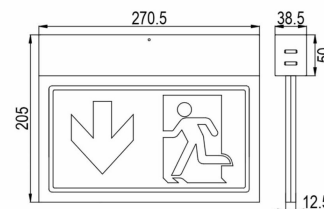

# MULTYLUX 24m NRG+ WL/CL Exit Sign Luminaire

Part No. L18150

Categories: NRG+ CPS, NRG+ Exit Signs, NRG+ Exit Signs, NRG+ LPS

Tag: MULTYLUX WL/CL

Exit sign luminaire suitable for mounting on walls, ceilings and recessed.

## TECHNICAL SPECIFICATION

Weight	0.85 kg
System	NRG+
Insulation class	II
Compliance	CE, UKCA
IP rating	IP42
IK rating	IK04
Viewing distance	24 m
Glow wire test	850 °C – 30s
Mounting exit sign	Recessed ceiling, Recessed wall, Surface ceiling, Surface wall, Suspended ceiling
Nominal input voltage (V)	230 V 50/60 Hz – 220 V DC +25/-20 %
Power consumption AC (VA)	7
Power consumption DC (mA / W)	15 / 3.3
Colour temperature (°K)	5700
Service life L80B20	50000
Colour	RAL 9003
Material	ALUMINIUM – PC
Operating temperature (°C)	-10 to +40