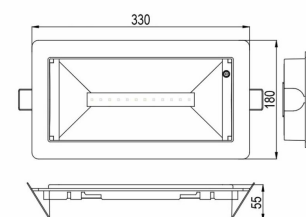

EVOLUX NRG ZB 4W WL/CL 3H Exit Sign or Safety Luminaire

Part No. L21015

Categories: Luminaires, NRG ZB Wireless

Tag: EVOLUX 4W WL/CL

Exit sign or safety luminaire with an IP65 rating, suitable for mounting on walls, ceilings and recessed.

TECHNICAL SPECIFICATION

Weight	0.8 kg
Nominal input voltage (V)	230 V 50/60 Hz
System	NRG ZB Wireless
Insulation class	II
Compliance	CE, UKCA
IP rating	IP65
IK rating	IK10
EN 1838	EN 1838
Glow wire test	850 °C – 30s
Mounting luminaire	Recessed ceiling, Recessed wall, Surface ceiling, Surface wall
Warranty	5 Years, 10 Years
Environments	Cold
Battery	LiFePO4 6.4 V 3.2 Ah
Emergency duration (h)	3
Nominal flux (lm)	500
Polar curve image	YES
Power consumption AC (W)	Max. 4
Charging times (h)	24
Mode of operation	Non-maintained
Colour temperature (°K)	5000
Service life L80B20	50000
Colour	RAL 9003
Material	PC
Operating temperature (°C)	0 to +45