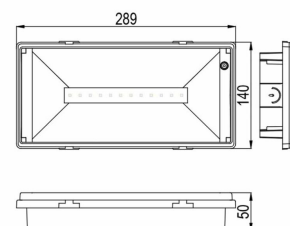

EVOLUX NRG ZB 4W WL/CL 3H Exit Sign or Safety Luminaire

Part No. L21015

Categories: Luminaires, NRG ZB Wireless

Tag: EVOLUX 4W WL/CL

Exit sign or safety luminaire with an IP65 rating, suitable for mounting on walls, ceilings and recessed.

TECHNICAL SPECIFICATION

Weight	0.8 kg
Nominal input voltage (V)	230 V 50/60 Hz
System	NRG ZB Wireless
Insulation class	II
Compliance	CE, UKCA
IP rating	IP65
IK rating	IK10
EN 1838	EN 1838
Glow wire test	850 °C – 30s
Mounting luminaire	Recessed ceiling, Recessed wall, Surface ceiling, Surface wall
Warranty	5 Years, 10 Years
Environments	Cold
Battery	LiFePO4 6.4 V 3.2 Ah
Emergency duration (h)	3
Nominal flux (lm)	500
Polar curve image	YES
Power consumption AC (W)	Max. 4
Charging times (h)	24
Mode of operation	Non-maintained
Colour temperature (°K)	5000
Service life L80B20	50000
Colour	RAL 9003
Material	PC
Operating temperature (°C)	0 to +45