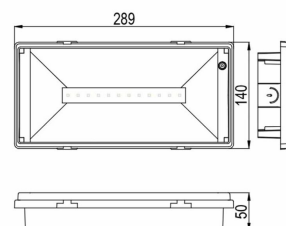

EVOLUX NRG ZB 4W Freezer 3H Exit Sign or Safety Luminaire

Part No. L21017

Categories: Luminaires, NRG ZB Wireless

Tag: EVOLUX 4W WL/CL

Exit sign or safety luminaire with an IP65 rating, suitable for mounting on walls, ceilings and recessed.

TECHNICAL SPECIFICATION

Weight	0.8 kg
Nominal input voltage (V)	230 V 50/60 Hz
System	NRG ZB Wireless
Insulation class	II
Compliance	CE, UKCA
IP rating	IP65
IK rating	IK10
EN 1838	EN 1838
Glow wire test	850 °C – 30s
Mounting luminaire	Recessed ceiling, Recessed wall, Surface ceiling, Surface wall
Warranty	5 Years, 10 Years
Environments	Cold
Polar curve image	YES
Power consumption AC (W)	Max. 4
Nominal flux (lm)	500
Battery	LiFePO4 6.4 V 3.2 Ah
Emergency duration (h)	3
Charging times (h)	24
Mode of operation	Non-maintained
Colour temperature (°K)	5000
Service life L80B20	50000
Colour	RAL 9003
Material	PC
Operating temperature (°C)	-30 to +50