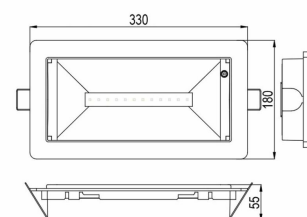

EVOLUX NRG ZB 4W Freezer 3H Exit Sign or Safety Luminaire

Part No. L21017

Categories: Luminaires, NRG ZB Wireless

Tag: EVOLUX 4W WL/CL

Exit sign or safety luminaire with an IP65 rating, suitable for mounting on walls, ceilings and recessed.

TECHNICAL SPECIFICATION

Weight	0.8 kg
Nominal input voltage (V)	230 V 50/60 Hz
System	NRG ZB Wireless
Insulation class	II
Compliance	CE, UKCA
IP rating	IP65
IK rating	IK10
EN 1838	EN 1838
Glow wire test	850 °C – 30s
Mounting luminaire	Recessed ceiling, Recessed wall, Surface ceiling, Surface wall
Warranty	5 Years, 10 Years
Environments	Cold
Polar curve image	YES
Power consumption AC (W)	Max. 4
Nominal flux (lm)	500
Battery	LiFePO4 6.4 V 3.2 Ah
Emergency duration (h)	3
Charging times (h)	24
Mode of operation	Non-maintained
Colour temperature (°K)	5000
Service life L80B20	50000
Colour	RAL 9003
Material	PC
Operating temperature (°C)	-30 to +50