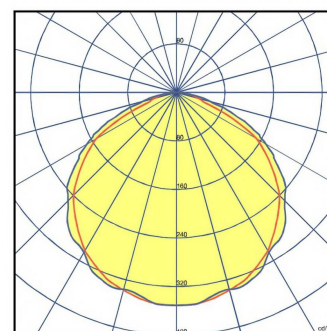

# EVOLUX NRG+ 4W WL/CL Safety Luminaire

Part No. L18144

Categories: NRG+ CPS, NRG+ LPS, NRG+ Luminaires, NRG+ Luminaires

Tag: EVOLUX 4W WL/CL

Safety luminaire with an IP65 rating, suitable for mounting on walls, ceilings and recessed.

## TECHNICAL SPECIFICATION

Weight	0.52 kg
System	NRG+
Insulation class	II
Compliance	CE, UKCA
IP rating	IP65
IK rating	IK10
Nominal input voltage (V)	230 V 50/60 Hz – 220 V DC +25/-20 %
Nominal flux (lm)	640
EN 1838	EN 1838
Glow wire test	850 °C – 30s
Mounting luminaire	Recessed ceiling, Recessed wall, Surface ceiling, Surface wall
Polar curve image	YES
Power consumption AC (VA)	9
Power consumption DC (mA / W)	20 / 4.3
Colour temperature (°K)	5000
Service life L80B20	50000
Colour	RAL 9003
Material	PC
Operating temperature (°C)	-10 to +40