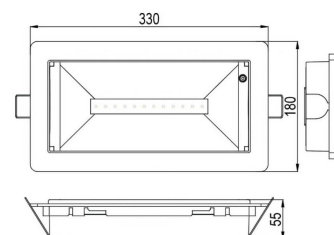

# EVOLUX NRG+ 4W WL/CL Safety Luminaire

Part No. L18144

Categories: NRG+ CPS, NRG+ LPS, NRG+ Luminaires, NRG+ Luminaires

Tag: EVOLUX 4W WL/CL

Safety luminaire with an IP65 rating, suitable for mounting on walls, ceilings and recessed.

## TECHNICAL SPECIFICATION

Weight	0.52 kg
System	NRG+
Insulation class	II
Compliance	CE, UKCA
IP rating	IP65
IK rating	IK10
Nominal input voltage (V)	230 V 50/60 Hz – 220 V DC +25/-20 %
Nominal flux (lm)	640
EN 1838	EN 1838
Glow wire test	850 °C – 30s
Mounting luminaire	Recessed ceiling, Recessed wall, Surface ceiling, Surface wall
Polar curve image	YES
Power consumption AC (VA)	9
Power consumption DC (mA / W)	20 / 4.3
Colour temperature (°K)	5000
Service life L80B20	50000
Colour	RAL 9003
Material	PC
Operating temperature (°C)	-10 to +40