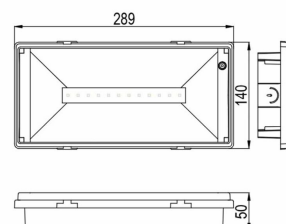

EVOLUX NRG BUS 4W WL/CL 3H Safety Luminaire

Part No. L20015

Categories: Luminaires, NRG BUS

Tag: EVOLUX 4W WL/CL

Safety luminaire with an IP65 rating, suitable for mounting on walls, ceilings and recessed.

TECHNICAL SPECIFICATION

Weight	0.8 kg
Nominal input voltage (V)	230 V 50/60 Hz
System	NRG BUS DALI 2
Insulation class	II
Compliance	CE, UKCA
IP rating	IP65
IK rating	IK10
EN 1838	EN 1838
Glow wire test	850 °C – 30s
Mounting luminaire	Recessed ceiling, Recessed wall, Surface ceiling, Surface wall
Warranty	5 Years, 10 Years
Environments	Cold
Emergency duration (h)	3
Battery	LiFePO4 6.4 V 3.2 Ah
Nominal flux (lm)	500
Polar curve image	YES
Power consumption AC (W)	Max. 4
Charging times (h)	24
Mode of operation	Non-maintained
Colour temperature (°K)	5000
Service life L80B20	50000
Colour	RAL 9003
Material	PC
Operating temperature (°C)	0 to +45