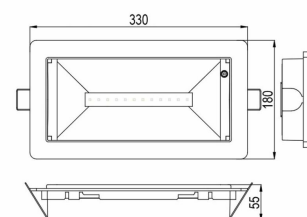

EVOLUX NRG BUS 4W WL/CL 3H Safety Luminaire

Part No. L20015

Categories: Luminaires, NRG BUS

Tag: EVOLUX 4W WL/CL

Safety luminaire with an IP65 rating, suitable for mounting on walls, ceilings and recessed.

TECHNICAL SPECIFICATION

Weight	0.8 kg
Nominal input voltage (V)	230 V 50/60 Hz
System	NRG BUS DALI 2
Insulation class	II
Compliance	CE, UKCA
IP rating	IP65
IK rating	IK10
EN 1838	EN 1838
Glow wire test	850 °C – 30s
Mounting luminaire	Recessed ceiling, Recessed wall, Surface ceiling, Surface wall
Warranty	5 Years, 10 Years
Environments	Cold
Emergency duration (h)	3
Battery	LiFePO4 6.4 V 3.2 Ah
Nominal flux (lm)	500
Polar curve image	YES
Power consumption AC (W)	Max. 4
Charging times (h)	24
Mode of operation	Non-maintained
Colour temperature (°K)	5000
Service life L80B20	50000
Colour	RAL 9003
Material	PC
Operating temperature (°C)	0 to +45