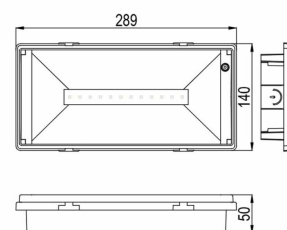

EVOLUX NRG 4W WL/CL Safety Luminaire

Part No. L18143

Categories: NRG Luminaires, NRG Luminaires, NRG+ CPS, NRG+ LPS

Tag: EVOLUX 4W WL/CL

Safety luminaire with an IP65 rating, suitable for mounting on walls, ceilings and recessed.

TECHNICAL SPECIFICATION

Weight	0.52 kg
System	NRG
Insulation class	II
Compliance	CE, UKCA
IP rating	IP65
IK rating	IK10
EN 1838	EN 1838
Glow wire test	850 °C – 30s
Mounting luminaire	Recessed ceiling, Recessed wall, Surface ceiling, Surface wall
Nominal input voltage (V)	230 V 50/60 Hz – 220 V DC +25/-20 %
Nominal flux (lm)	640
Polar curve image	YES
Power consumption AC (VA)	9
Power consumption DC (mA / W)	20 / 4.3
Colour temperature (°K)	5000
Service life L80B20	50000
Colour	RAL 9003
Material	PC
Operating temperature (°C)	-10 to +40