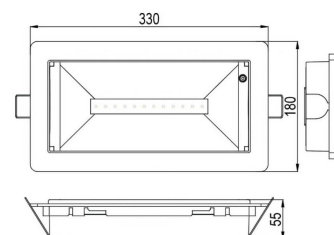

EVOLUX NRG 4W WL/CL Safety Luminaire

Part No. L18143

Categories: NRG Luminaires, NRG Luminaires, NRG+ CPS, NRG+ LPS

Tag: EVOLUX 4W WL/CL

Safety luminaire with an IP65 rating, suitable for mounting on walls, ceilings and recessed.

TECHNICAL SPECIFICATION

Weight	0.52 kg
System	NRG
Insulation class	II
Compliance	CE, UKCA
IP rating	IP65
IK rating	IK10
EN 1838	EN 1838
Glow wire test	850 °C – 30s
Mounting luminaire	Recessed ceiling, Recessed wall, Surface ceiling, Surface wall
Nominal input voltage (V)	230 V 50/60 Hz – 220 V DC +25/-20 %
Nominal flux (lm)	640
Polar curve image	YES
Power consumption AC (VA)	9
Power consumption DC (mA / W)	20 / 4.3
Colour temperature (°K)	5000
Service life L80B20	50000
Colour	RAL 9003
Material	PC
Operating temperature (°C)	-10 to +40