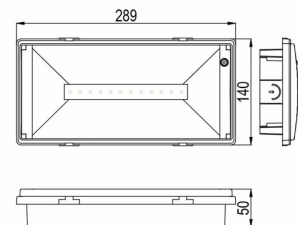

## Exit Sign and Safety Luminaire

Part No. L21014

Categories: Exit Signs, Luminaires, NRG ZB Wireless

Tag: EVOLUX 24M WL/CL

Exit sign or safety luminaire with an IP65 rating, suitable for mounting on walls, ceilings and recessed.

### TECHNICAL SPECIFICATION

Weight	0.8 kg
Nominal input voltage (V)	230 V 50/60 Hz
System	NRG ZB Wireless
Insulation class	II
Compliance	CE, UKCA
IP rating	IP65
IK rating	IK10
Viewing distance	24 m – 30 m
EN 1838	EN 1838
Glow wire test	850 °C – 30s
Mounting exit sign	Recessed ceiling, Recessed wall, Surface ceiling, Surface wall
Mounting luminaire	Recessed ceiling, Recessed wall, Surface ceiling, Surface wall
Emergency duration (h)	3
Battery	LiFePO4 3.2 V 4.5 Ah
Nominal flux (lm)	200
Polar curve image	YES
Power consumption AC (W)	Max. 4
Charging times (h)	24
Mode of operation	Maintained, Non-maintained
Colour temperature (°K)	5000
Service life L80B20	50000
Colour	RAL 9003
Material	PC
Operating temperature (°C)	0 to +45