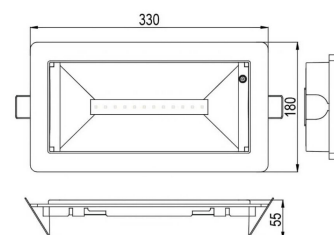

EVOLUX 24m NRG+ 2W WL/CL Exit Sign and Safety Luminaire

Part No. L18142

Categories: NRG+ CPS, NRG+ Exit Signs, NRG+ Exit Signs, NRG+ LPS

Tag: EVOLUX 24M WL/CL

Exit sign or safety luminaire with an IP65 rating, suitable for mounting on walls, ceilings and recessed.

TECHNICAL SPECIFICATION

Weight	0.52 kg
System	NRG+
Insulation class	II
Compliance	CE, UKCA
IP rating	IP65
IK rating	IK10
Viewing distance	24 m – 30 m
EN 1838	EN 1838
Glow wire test	850 °C – 30s
Mounting exit sign	Recessed ceiling, Recessed wall, Surface ceiling, Surface wall
Polar curve image	YES
Power consumption DC (mA / W)	11 / 2.5
Power consumption AC (VA)	5.5
Nominal input voltage (V)	230 V 50/60 Hz – 220 V DC +25/-20 %
Nominal flux (lm)	320
Colour temperature (°K)	5000
Service life L80B20	50000
Colour	RAL 9003
Material	PC
Operating temperature (°C)	-10 to +40