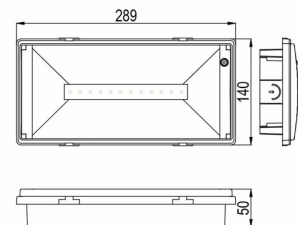

# EVOLUX 24m NRG BUS 2W WL/CL 3H Exit Sign and Safety Luminaire

Part No. L20014

Categories: Exit Signs, Luminaires, NRG BUS

Tag: EVOLUX 24M WL/CL

Exit sign or safety luminaire with an IP65 rating, suitable for mounting on walls, ceilings and recessed.

## TECHNICAL SPECIFICATION

Weight	0.8 kg
Nominal input voltage (V)	230 V 50/60 Hz
System	NRG BUS DALI 2
Insulation class	II
Compliance	CE, UKCA
IP rating	IP65
IK rating	IK10
Viewing distance	24 m – 30 m
EN 1838	EN 1838
Glow wire test	850 °C – 30s
Mounting exit sign	Recessed ceiling, Recessed wall, Surface ceiling, Surface wall
Mounting luminaire	Recessed ceiling, Recessed wall, Surface ceiling, Surface wall
Emergency duration (h)	3
Battery	LiFePO4 3.2 V 4.5 Ah
Nominal flux (lm)	200
Polar curve image	YES
Power consumption AC (W)	Max. 4
Charging times (h)	24
Mode of operation	Maintained, Non-maintained
Colour temperature (°K)	5000
Service life L80B20	50000
Colour	RAL 9003
Material	PC
Operating temperature (°C)	0 to +45