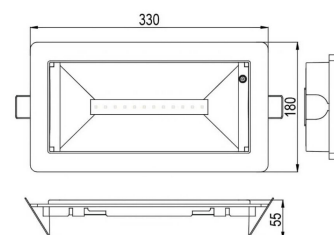

EVOLUX 24m NRG 2W WL/CL Exit Sign and Safety Luminaire

Part No. L18141

Categories: NRG Exit Signs, NRG Exit Signs, NRG+ CPS, NRG+ LPS

Tag: EVOLUX 24M WL/CL

Exit sign or safety luminaire with an IP65 rating, suitable for mounting on walls, ceilings and recessed.

TECHNICAL SPECIFICATION

Weight	0.52 kg
System	NRG
Insulation class	II
Compliance	CE, UKCA
IP rating	IP65
IK rating	IK10
Viewing distance	24 m – 30 m
EN 1838	EN 1838
Glow wire test	850 °C – 30s
Mounting exit sign	Recessed ceiling, Recessed wall, Surface ceiling, Surface wall
Nominal input voltage (V)	230 V 50/60 Hz – 220 V DC +25/-20 %
Nominal flux (lm)	320
Polar curve image	YES
Power consumption AC (VA)	5.5
Power consumption DC (mA / W)	11 / 2.5
Colour temperature (°K)	5000
Service life L80B20	50000
Colour	RAL 9003
Material	PC
Operating temperature (°C)	-10 to +40