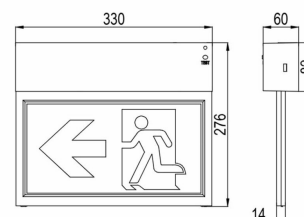

ECOEXI 30m NRG ZB WL/CL 3H Exit Sign Luminaire

Part No. L21003

Categories: Exit Signs, NRG ZB Wireless

Tag: ECOEXI WL/CL

Exit sign luminaire with quick connection and easy installation.

TECHNICAL SPECIFICATION

Weight	1.1 kg
Nominal input voltage (V)	230 V 50/60 Hz
System	NRG ZB Wireless
Insulation class	II
Compliance	CE, UKCA
IP rating	IP40
IK rating	IK04
Viewing distance	30 m
Glow wire test	850 °C – 30s
Mounting exit sign	Recessed ceiling, Surface ceiling, Surface wall, Suspended ceiling, Wall bracket
Emergency duration (h)	3
Battery	LiFePO4 3.2 V 3.2 Ah
Power consumption AC (W)	Max. 4
Charging times (h)	24
Mode of operation	Maintained, Non-maintained
Colour temperature (°K)	5700
Service life L80B20	50000
Colour	RAL 9003
Material	ABS
Operating temperature (°C)	0 to +40