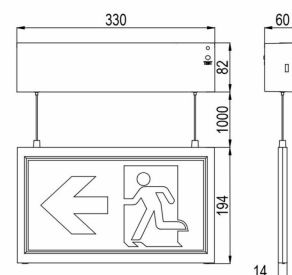

ECOEXI 30m NRG ZB SP 3H Exit Sign Luminaire

Part No. L21004

Categories: Exit Signs, NRG ZB Wireless

Tag: ECOEXI SP

exilux

Exit sign luminaire with quick connection and easy installation.

TECHNICAL SPECIFICATION

Weight	1.5 kg
Nominal input voltage (V)	230 V 50/60 Hz
System	NRG ZB Wireless
Insulation class	II
Compliance	CE, UKCA
IP rating	IP40
IK rating	IK04
Viewing distance	30 m
Glow wire test	850 °C – 30s
Mounting exit sign	Recessed ceiling, Surface ceiling, Surface wall, Suspended ceiling, Wall bracket
Emergency duration (h)	3
Battery	LiFePO4 3.2 V 3.2 Ah
Power consumption AC (W)	Max. 4
Charging times (h)	24
Mode of operation	Maintained, Non-maintained
Colour temperature (°K)	5700
Service life L80B20	50000
Colour	RAL 9003
Material	ABS
Operating temperature (°C)	0 to +40