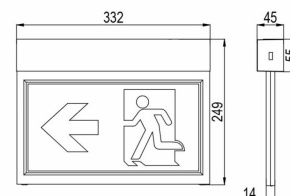

ECOEXI 30m NRG WL/CL Exit Sign Luminaire

Part No. L18120

Categories: NRG Exit Signs, NRG Exit Signs, NRG+ CPS, NRG+ LPS

Tag: ECOEXI WL/CL

exilux

Exit sign luminaire with quick connection and easy installation.

TECHNICAL SPECIFICATION

Weight	1.2 kg
System	NRG
Insulation class	II
Compliance	CE, UKCA
IP rating	IP40
IK rating	IK04
Viewing distance	30 m
Glow wire test	850 °C – 30s
Mounting exit sign	Recessed ceiling, Surface ceiling, Surface wall, Suspended ceiling, Wall bracket
Warranty	5 Years, 10 Years
Nominal input voltage (V)	230 V 50/60 Hz – 220 V DC +25/-20 %
Power consumption AC (VA)	7.5
Power consumption DC (mA / W)	16 / 3.6
Colour temperature (°K)	5700
Service life L80B20	50000
Colour	RAL 9003
Material	ABS
Operating temperature (°C)	-10 to +40