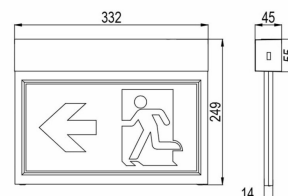

# ECOEXI 30m NRG+ WL/CL Exit Sign Luminaire

Part No. L18121

Categories: NRG+ CPS, NRG+ Exit Signs, NRG+ Exit Signs, NRG+ LPS

Tag: ECOEXI WL/CL

Exit sign luminaire with quick connection and easy installation.

## TECHNICAL SPECIFICATION

Weight	1.2 kg
System	NRG+
Insulation class	II
Compliance	CE, UKCA
IP rating	IP40
IK rating	IK04
Viewing distance	30 m
Glow wire test	850 °C – 30s
Mounting exit sign	Recessed ceiling, Surface ceiling, Surface wall, Suspended ceiling, Wall bracket
Warranty	5 Years, 10 Years
Nominal input voltage (V)	230 V 50/60 Hz – 220 V DC +25/-20 %
Power consumption AC (VA)	7.5
Power consumption DC (mA / W)	16 / 3.6
Colour temperature (°K)	5700
Service life L80B20	50000
Colour	RAL 9003
Material	ABS
Operating temperature (°C)	-10 to +40