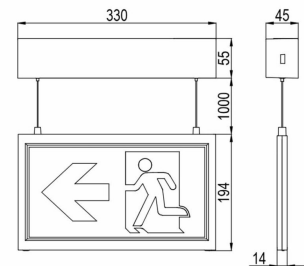

ECOEXI 30m NRG+ SP Exit Sign Luminaire

Part No. L18123

Categories: NRG+ CPS, NRG+ Exit Signs, NRG+ Exit Signs, NRG+ LPS

Tag: ECOEXI SP

Exit sign luminaire with quick connection and easy installation.

TECHNICAL SPECIFICATION

Weight	1.26 kg
System	NRG+
Insulation class	II
Compliance	CE, UKCA
IK rating	IK04
IP rating	IP40
Viewing distance	30 m
Glow wire test	850 °C – 30s
Mounting exit sign	Recessed ceiling, Surface ceiling, Surface wall, Suspended ceiling, Wall bracket
Warranty	5 Years, 10 Years
Nominal input voltage (V)	230 V 50/60 Hz – 220 V DC +25/-20 %
Power consumption AC (VA)	7.5
Power consumption DC (mA / W)	16 / 3.6
Colour temperature (°K)	5700
Service life L80B20	50000
Colour	RAL 9003
Material	ABS
Operating temperature (°C)	-10 to +40