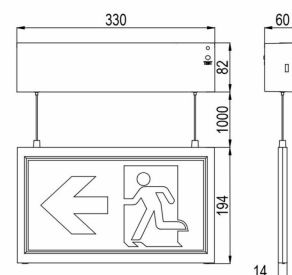

# ECOEXI 30m NRG BUS SP 3H Exit Sign Luminaire

Part No. L20004

Categories: Exit Signs, NRG BUS

Tag: ECOEXI SP

Exit sign luminaire with quick connection and easy installation.

## TECHNICAL SPECIFICATION

Weight	1.5 kg
Nominal input voltage (V)	230 V 50/60 Hz
System	NRG BUS DALI 2
Insulation class	II
Compliance	CE, UKCA
IP rating	IP40
IK rating	IK04
Viewing distance	30 m
Glow wire test	850 °C – 30s
Mounting exit sign	Recessed ceiling, Surface ceiling, Surface wall, Suspended ceiling, Wall bracket
Emergency duration (h)	3
Battery	LiFePO4 3.2 V 3.2 Ah
Power consumption AC (W)	Max. 4
Charging times (h)	24
Mode of operation	Maintained, Non-maintained
Colour temperature (°K)	5700
Service life L80B20	50000
Colour	RAL 9003
Material	ABS
Operating temperature (°C)	0 to +40