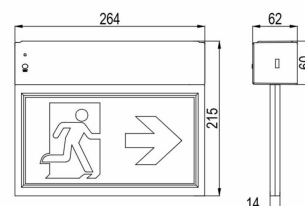

ECOEXI 24m NRG ZB WL/CL 3H Exit Sign Luminaire

Part No. L21001

Categories: Exit Signs, NRG ZB Wireless

Tag: ECOEXI WL/CL

Exit sign luminaire with quick connection and easy installation.

TECHNICAL SPECIFICATION

Weight	1 kg
Nominal input voltage (V)	230 V 50/60 Hz
System	NRG ZB Wireless
Insulation class	II
Compliance	CE, UKCA
IP rating	IP40
IK rating	IK04
Viewing distance	24 m
Glow wire test	850 °C – 30s
Mounting exit sign	Recessed ceiling, Surface ceiling, Surface wall, Suspended ceiling, Wall bracket
Emergency duration (h)	3
Battery	LiFePO4 3.2 V 3.2 Ah
Power consumption AC (W)	Max. 4
Charging times (h)	24
Mode of operation	Maintained, Non-maintained
Colour temperature (°K)	5700
Service life L80B20	50000
Colour	RAL 9003
Material	ABS
Operating temperature (°C)	0 to +40