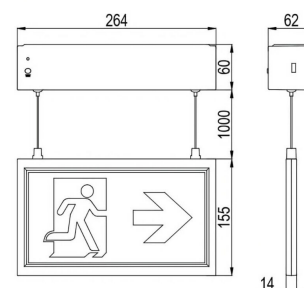

ECOEXI 24m NRG ZB SP 3H Exit Sign Luminaire

Part No. L21002

Categories: Exit Signs, NRG ZB Wireless

Tag: ECOEXI SP

Exit sign luminaire with quick connection and easy installation.

TECHNICAL SPECIFICATION

Weight	1.4 kg
Nominal input voltage (V)	230 V 50/60 Hz
System	NRG ZB Wireless
Insulation class	II
Compliance	CE, UKCA
IP rating	IP40
IK rating	IK04
Viewing distance	24 m
Glow wire test	850 °C – 30s
Mounting exit sign	Recessed ceiling, Surface ceiling, Surface wall, Suspended ceiling, Wall bracket
Emergency duration (h)	3
Battery	LiFePO4 3.2 V 3.2 Ah
Power consumption AC (W)	Max. 4
Charging times (h)	24
Mode of operation	Maintained, Non-maintained
Colour temperature (°K)	5700
Service life L80B20	50000
Colour	RAL 9003
Material	ABS
Operating temperature (°C)	0 to +40

PRODUCT ACCESSORIES

LA18041
ECOEXI Recessed Frame
24m SC

LA18038
ECOEXI Wall Bracket
24m