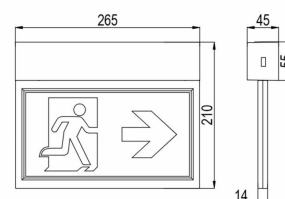

ECOEXI 24m NRG WL/CL Exit Sign Luminaire

Part No. L18116

Categories: NRG Exit Signs, NRG Exit Signs, NRG+ CPS, NRG+ LPS

Tag: ECOEXI WL/CL

exilux

Exit sign luminaire with quick connection and easy installation.

TECHNICAL SPECIFICATION

Weight	0.72 kg
System	NRG
Insulation class	II
Compliance	CE, UKCA
IP rating	IP40
IK rating	IK04
Viewing distance	24 m
Glow wire test	850 °C – 30s
Mounting exit sign	Recessed ceiling, Surface ceiling, Surface wall, Suspended ceiling, Wall bracket
Warranty	5 Years, 10 Years
Nominal input voltage (V)	230 V 50/60 Hz – 220 V DC +25/-20 %
Power consumption AC (VA)	7.5
Power consumption DC (mA / W)	16 / 3.6
Colour temperature (°K)	5700
Service life L80B20	50000
Colour	RAL 9003
Material	ABS
Operating temperature (°C)	-10 to +40