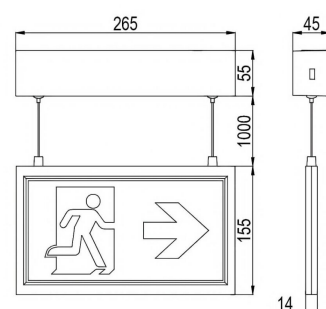

ECOEXI 24m NRG SP Exit Sign Luminaire

Part No. L18118

Categories: NRG Exit Signs, NRG Exit Signs, NRG+ CPS, NRG+ LPS

Tag: ECOEXI SP

Exit sign luminaire with quick connection and easy installation.

TECHNICAL SPECIFICATION

Weight	0.78 kg
System	NRG
Insulation class	II
Compliance	CE, UKCA
IP rating	IP40
IK rating	IK04
Viewing distance	24 m
Glow wire test	850 °C – 30s
Mounting exit sign	Recessed ceiling, Surface ceiling, Surface wall, Suspended ceiling, Wall bracket
Warranty	5 Years, 10 Years
Nominal input voltage (V)	230 V 50/60 Hz – 220 V DC +25/-20 %
Power consumption AC (VA)	7.5
Power consumption DC (mA / W)	16 / 3.6
Colour temperature (°K)	5700
Service life L80B20	50000
Colour	RAL 9003
Material	ABS
Operating temperature (°C)	-10 to +40