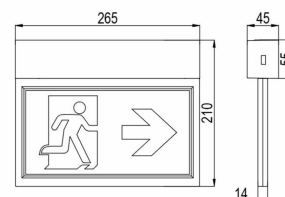

# ECOEXI 24m NRG+ WL/CL Exit Sign Luminaire

Part No. L18117

Categories: NRG+ CPS, NRG+ Exit Signs, NRG+ Exit Signs, NRG+ LPS

Tag: ECOEXI WL/CL

**exilux**

Exit sign luminaire with quick connection and easy installation.

## TECHNICAL SPECIFICATION

Weight	0.72 kg
System	NRG+
Insulation class	II
Compliance	CE, UKCA
IK rating	IK04
IP rating	IP40
Viewing distance	24 m
Glow wire test	850 °C – 30s
Mounting exit sign	Recessed ceiling, Surface ceiling, Surface wall, Suspended ceiling, Wall bracket
Warranty	5 Years, 10 Years
Nominal input voltage (V)	230 V 50/60 Hz – 220 V DC +25/-20 %
Power consumption AC (VA)	7.5
Power consumption DC (mA / W)	16 / 3.6
Colour temperature (°K)	5700
Service life L80B20	50000
Colour	RAL 9003
Material	ABS
Operating temperature (°C)	-10 to +40