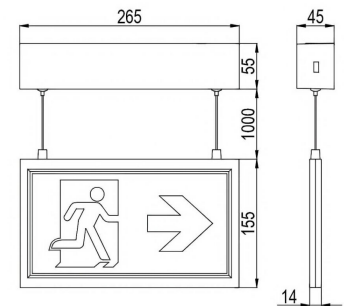

ECOEXI 24m NRG+ SP Exit Sign Luminaire

Part No. L18119

Categories: NRG+ CPS, NRG+ Exit Signs, NRG+ Exit Signs, NRG+ LPS

Tag: ECOEXI SP

Exit sign luminaire with quick connection and easy installation.

TECHNICAL SPECIFICATION

Weight	0.78 kg
System	NRG+
Insulation class	II
Compliance	CE, UKCA
IP rating	IP40
IK rating	IK04
Viewing distance	24 m
Glow wire test	850 °C – 30s
Mounting exit sign	Recessed ceiling, Surface ceiling, Surface wall, Suspended ceiling, Wall bracket
Warranty	5 Years, 10 Years
Nominal input voltage (V)	230 V 50/60 Hz – 220 V DC +25/-20 %
Power consumption AC (VA)	7.5
Power consumption DC (mA / W)	16 / 3.6
Colour temperature (°K)	5700
Service life L80B20	50000
Colour	RAL 9003
Material	ABS
Operating temperature (°C)	-10 to +40