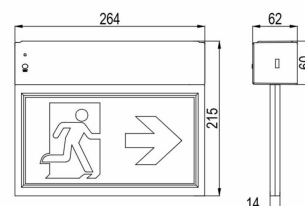

# ECOEXI 24m NRG BUS WL/CL 3H Exit Sign Luminaire

Part No. L20001

Categories: Exit Signs, NRG BUS

Tag: ECOEXI WL/CL

Exit sign luminaire with quick connection and easy installation.

## TECHNICAL SPECIFICATION

Weight	1 kg
Nominal input voltage (V)	230 V 50/60 Hz
System	NRG BUS DALI 2
Insulation class	II
Compliance	CE, UKCA
IP rating	IP40
IK rating	IK04
Viewing distance	24 m
Glow wire test	850 °C – 30s
Mounting exit sign	Recessed ceiling, Surface ceiling, Surface wall, Suspended ceiling, Wall bracket
Emergency duration (h)	3
Battery	LiFePO4 3.2 V 3.2 Ah
Power consumption AC (W)	Max. 4
Charging times (h)	24
Mode of operation	Maintained, Non-maintained
Colour temperature (°K)	5700
Service life L80B20	50000
Colour	RAL 9003
Material	ABS
Operating temperature (°C)	0 to +40