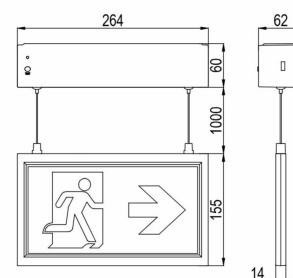

ECOEXI 24m NRG BUS SP 3H Exit Sign Luminaire

Part No. L20002

Categories: Exit Signs, NRG BUS

Tag: ECOEXI SP

Exit sign luminaire with quick connection and easy installation.

TECHNICAL SPECIFICATION

Weight	1.4 kg
Nominal input voltage (V)	230 V 50/60 Hz
System	NRG BUS DALI 2
Insulation class	II
Compliance	CE, UKCA
IP rating	IP40
IK rating	IK04
Viewing distance	24 m
Glow wire test	850 °C – 30s
Mounting exit sign	Recessed ceiling, Surface ceiling, Surface wall, Suspended ceiling, Wall bracket
Emergency duration (h)	3
Battery	LiFePO4 3.2 V 3.2 Ah
Power consumption AC (W)	Max. 4
Charging times (h)	24
Mode of operation	Maintained, Non-maintained
Colour temperature (°K)	5700
Service life L80B20	50000
Colour	RAL 9003
Material	ABS
Operating temperature (°C)	0 to +40

PRODUCT ACCESSORIES

LA18041
ECOEXI Recessed Frame
24m SC

LA18038
ECOEXI Wall Bracket
24m