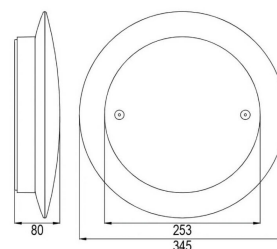

TECHNICAL SPECIFICATION

Weight	0.96 kg
System	NRG+
Insulation class	II
Compliance	CE, UKCA
IP rating	IP65
IK rating	IK10
EN 1838	EN 1838
Glow wire test	850 °C – 30s
Mounting luminaire	Surface ceiling, Surface wall
Polar curve image	YES
Power consumption AC (VA)	14 – 23
Nominal input voltage (V)	230 V 50/60 Hz – 220 V DC +25/-20 %
Nominal flux (lm)	1937 / 13 W – 3278 / 22 W Adjustable
Power consumption DC (mA / W)	60 / 13 W – 102 / 22 W Adjustable
Colour temperature (°K)	3000 – 4000 Adjustable
Service life L80B20	50000
Colour	RAL 9003
Material	PC
Operating temperature (°C)	-20 to +50