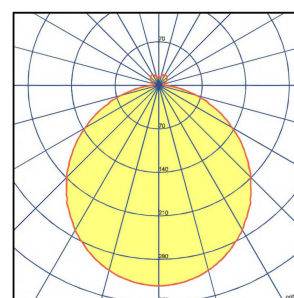

TECHNICAL SPECIFICATION

Weight	0.96 kg
System	NRG+
Insulation class	II
Compliance	CE, UKCA
IP rating	IP65
IK rating	IK10
EN 1838	EN 1838
Glow wire test	850 °C – 30s
Mounting luminaire	Surface ceiling, Surface wall
Polar curve image	YES
Power consumption AC (VA)	14 – 23
Nominal input voltage (V)	230 V 50/60 Hz – 220 V DC +25/-20 %
Nominal flux (lm)	1937 / 13 W – 3278 / 22 W Adjustable
Power consumption DC (mA / W)	60 / 13 W – 102 / 22 W Adjustable
Colour temperature (°K)	3000 – 4000 Adjustable
Service life L80B20	50000
Colour	RAL 9003
Material	PC
Operating temperature (°C)	-20 to +50