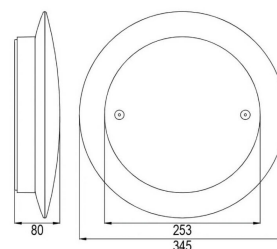

TECHNICAL SPECIFICATION

Weight	0.96 kg
System	NRG
Insulation class	II
Compliance	CE, UKCA
IP rating	IP65
IK rating	IK10
EN 1838	EN 1838
Glow wire test	850 °C – 30s
Mounting luminaire	Surface ceiling, Surface wall
Nominal input voltage (V)	230 V 50/60 Hz – 220 V DC +25/-20 %
Nominal flux (lm)	1937 / 13 W – 3278 / 22 W Adjustable
Polar curve image	YES
Power consumption AC (VA)	14 – 23
Power consumption DC (mA / W)	60 / 13 W – 102 / 22 W Adjustable
Colour temperature (°K)	3000 – 4000 Adjustable
Service life L80B20	50000
Colour	RAL 9003
Material	PC
Operating temperature (°C)	-20 to +50