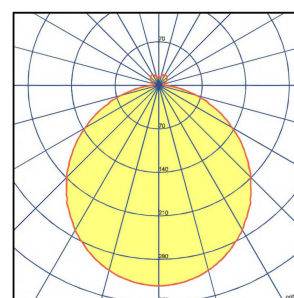

TECHNICAL SPECIFICATION

Weight	0.96 kg
System	NRG
Insulation class	II
Compliance	CE, UKCA
IP rating	IP65
IK rating	IK10
EN 1838	EN 1838
Glow wire test	850 °C – 30s
Mounting luminaire	Surface ceiling, Surface wall
Nominal input voltage (V)	230 V 50/60 Hz – 220 V DC +25/-20 %
Nominal flux (lm)	1937 / 13 W – 3278 / 22 W Adjustable
Polar curve image	YES
Power consumption AC (VA)	14 – 23
Power consumption DC (mA / W)	60 / 13 W – 102 / 22 W Adjustable
Colour temperature (°K)	3000 – 4000 Adjustable
Service life L80B20	50000
Colour	RAL 9003
Material	PC
Operating temperature (°C)	-20 to +50