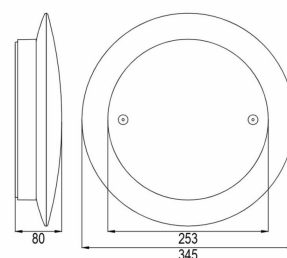

TECHNICAL SPECIFICATION

Weight	0.96 kg
System	NRG+
Insulation class	II
Compliance	CE, UKCA
IP rating	IP65
IK rating	IK10
EN 1838	EN 1838
Glow wire test	850 °C – 30s
Mounting luminaire	Surface ceiling, Surface wall
Nominal input voltage (V)	230 V 50/60 Hz – 220 V DC +25/-20 %
Nominal flux (lm)	1937 / 13 W – 3278 / 22 W Adjustable
Polar curve image	YES
Power consumption AC (VA)	14 – 23
Power consumption DC (mA / W)	60 / 13 W – 102 / 22 W Adjustable
Colour temperature (°K)	3000 – 4000 Adjustable
Service life L80B20	50000
Colour	RAL 9003
Material	PC
Operating temperature (°C)	-20 to +50