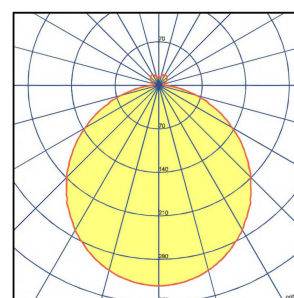

TECHNICAL SPECIFICATION

Weight	0.96 kg
System	NRG+
Insulation class	II
Compliance	CE, UKCA
IP rating	IP65
IK rating	IK10
EN 1838	EN 1838
Glow wire test	850 °C – 30s
Mounting luminaire	Surface ceiling, Surface wall
Nominal input voltage (V)	230 V 50/60 Hz – 220 V DC +25/-20 %
Nominal flux (lm)	1937 / 13 W – 3278 / 22 W Adjustable
Polar curve image	YES
Power consumption AC (VA)	14 – 23
Power consumption DC (mA / W)	60 / 13 W – 102 / 22 W Adjustable
Colour temperature (°K)	3000 – 4000 Adjustable
Service life L80B20	50000
Colour	RAL 9003
Material	PC
Operating temperature (°C)	-20 to +50