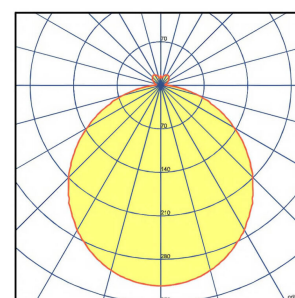

## TECHNICAL SPECIFICATION

Weight	1.3 kg
System	NRG
Insulation class	II
Compliance	CE, UKCA
IP rating	IP65
IK rating	IK10
EN 1838	EN 1838
Glow wire test	850 °C – 30s
Mounting luminaire	Surface ceiling, Surface wall
Nominal input voltage (V)	230 V 50/60 Hz – 220 V DC +25/-20 %
Nominal flux (lm)	2980 / 20 W – 4768 / 32 W Adjustable
Polar curve image	YES
Power consumption AC (VA)	21 – 33
Power consumption DC (mA / W)	92 / 20 W – 148 / 32 W Adjustable
Colour temperature (°K)	3000 – 4000 Adjustable
Service life L80B20	50000
Colour	RAL 9003
Material	PC
Operating temperature (°C)	-20 to +50