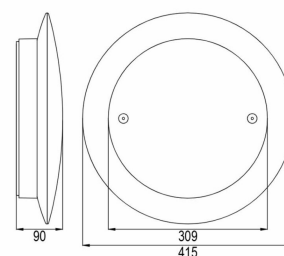

## TECHNICAL SPECIFICATION

Weight	1.3 kg
System	NRG
Insulation class	II
Compliance	CE, UKCA
IP rating	IP65
IK rating	IK10
EN 1838	EN 1838
Glow wire test	850 °C – 30s
Mounting luminaire	Surface ceiling, Surface wall
Nominal input voltage (V)	230 V 50/60 Hz – 220 V DC +25/-20 %
Nominal flux (lm)	2980 / 20 W – 4768 / 32 W Adjustable
Polar curve image	YES
Power consumption AC (VA)	21 – 33
Power consumption DC (mA / W)	92 / 20 W – 148 / 32 W Adjustable
Colour temperature (°K)	3000 – 4000 Adjustable
Service life L80B20	50000
Colour	RAL 9003
Material	PC
Operating temperature (°C)	-20 to +50