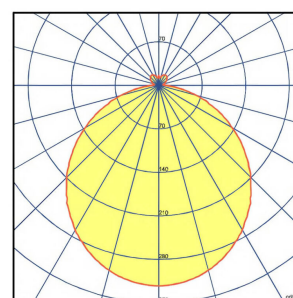

## TECHNICAL SPECIFICATION

|                               |                                      |
|-------------------------------|--------------------------------------|
| Weight                        | 1.3 kg                               |
| System                        | NRG+                                 |
| Insulation class              | II                                   |
| Compliance                    | CE, UKCA                             |
| IP rating                     | IP65                                 |
| IK rating                     | IK10                                 |
| EN 1838                       | EN 1838                              |
| Glow wire test                | 850 °C – 30s                         |
| Mounting luminaire            | Surface ceiling, Surface wall        |
| Nominal input voltage (V)     | 230 V 50/60 Hz – 220 V DC +25/-20 %  |
| Nominal flux (lm)             | 2980 / 20 W – 4768 / 32 W Adjustable |
| Polar curve image             | YES                                  |
| Power consumption AC (VA)     | 21 – 33                              |
| Power consumption DC (mA / W) | 92 / 20 W – 148 / 32 W Adjustable    |
| Colour temperature (°K)       | 3000 – 4000 Adjustable               |
| Service life L80B20           | 50000                                |
| Colour                        | RAL 9003                             |
| Material                      | PC                                   |
| Operating temperature (°C)    | -20 to +50                           |