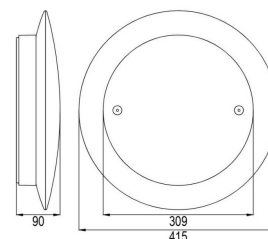

## TECHNICAL SPECIFICATION

|                               |                                      |
|-------------------------------|--------------------------------------|
| Weight                        | 1.3 kg                               |
| System                        | NRG+                                 |
| Insulation class              | II                                   |
| Compliance                    | CE, UKCA                             |
| IP rating                     | IP65                                 |
| IK rating                     | IK10                                 |
| EN 1838                       | EN 1838                              |
| Glow wire test                | 850 °C – 30s                         |
| Mounting luminaire            | Surface ceiling, Surface wall        |
| Nominal input voltage (V)     | 230 V 50/60 Hz – 220 V DC +25/-20 %  |
| Nominal flux (lm)             | 2980 / 20 W – 4768 / 32 W Adjustable |
| Polar curve image             | YES                                  |
| Power consumption AC (VA)     | 21 – 33                              |
| Power consumption DC (mA / W) | 92 / 20 W – 148 / 32 W Adjustable    |
| Colour temperature (°K)       | 3000 – 4000 Adjustable               |
| Service life L80B20           | 50000                                |
| Colour                        | RAL 9003                             |
| Material                      | PC                                   |
| Operating temperature (°C)    | -20 to +50                           |