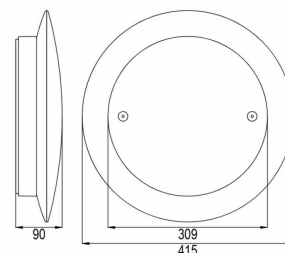

Weight	1.8 kg
Nominal input voltage (V)	230 V 50/60 Hz
System	NRG BUS DALI 2
Insulation class	I
Compliance	CE, UKCA
IK rating	IK10
IP rating	IP65
EN 1838	EN 1838
Glow wire test	850 °C – 30s
Mounting luminaire	Surface ceiling, Surface wall
Warranty	5 Years, 10 Years
Emergency duration (h)	3
Battery	LiFePO4 6.4 V 6.4 Ah
Nominal flux (lm)	2980 / 26 W – 4768 / 38 W M Adjustable – 740 NM
Polar curve image	YES
Power consumption AC (W)	Max. 26 W – 38 W Adjustable
Charging times (h)	24
Mode of operation	Maintained, Non-maintained
Colour temperature (°K)	3000 – 4000 Adjustable
Service life L80B20	50000
Colour	RAL 9003
Operating temperature (°C)	-20 to +50