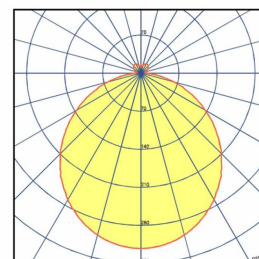

Weight	1.8 kg
Nominal input voltage (V)	230 V 50/60 Hz
System	NRG BUS DALI 2
Insulation class	I
Compliance	CE, UKCA
IK rating	IK10
IP rating	IP65
EN 1838	EN 1838
Glow wire test	850 °C – 30s
Mounting luminaire	Surface ceiling, Surface wall
Warranty	5 Years, 10 Years
Emergency duration (h)	3
Battery	LiFePO4 6.4 V 6.4 Ah
Nominal flux (lm)	2980 / 26 W – 4768 / 38 W M Adjustable – 740 NM
Polar curve image	YES
Power consumption AC (W)	Max. 26 W – 38 W Adjustable
Charging times (h)	24
Mode of operation	Maintained, Non-maintained
Colour temperature (°K)	3000 – 4000 Adjustable
Service life L80B20	50000
Colour	RAL 9003
Operating temperature (°C)	-20 to +50