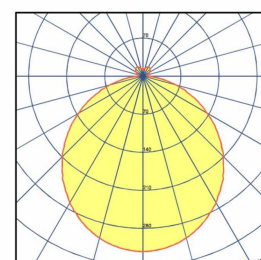

Weight	1.8 kg
System	NRG BUS DALI 2
Insulation class	I
Compliance	CE, UKCA
IP rating	IP65
IK rating	IK10
EN 1838	EN 1838
Glow wire test	850 °C – 30s
Mounting luminaire	Surface ceiling, Surface wall
Warranty	5 Years, 10 Years
Nominal input voltage (V)	230 V 50/60 Hz
Emergency duration (h)	3
Battery	LiFePO4 6.4 V 6.4 Ah
Nominal flux (lm)	2980 / 26 W – 4768 / 38 W M Adjustable – 740 NM
Polar curve image	YES
Power consumption AC (W)	Max. 26 W – 38 W Adjustable
Charging times (h)	24
Mode of operation	Maintained, Non-maintained
Colour temperature (°K)	3000 – 4000 Adjustable
Service life L80B20	50000
Colour	RAL 9003
Operating temperature (°C)	-20 to +50