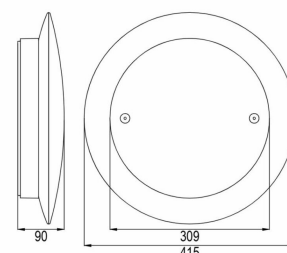

Weight	1.8 kg
System	NRG BUS DALI 2
Insulation class	I
Compliance	CE, UKCA
IP rating	IP65
IK rating	IK10
EN 1838	EN 1838
Glow wire test	850 °C – 30s
Mounting luminaire	Surface ceiling, Surface wall
Warranty	5 Years, 10 Years
Nominal input voltage (V)	230 V 50/60 Hz
Emergency duration (h)	3
Battery	LiFePO4 6.4 V 6.4 Ah
Nominal flux (lm)	2980 / 26 W – 4768 / 38 W M Adjustable – 740 NM
Polar curve image	YES
Power consumption AC (W)	Max. 26 W – 38 W Adjustable
Charging times (h)	24
Mode of operation	Maintained, Non-maintained
Colour temperature (°K)	3000 – 4000 Adjustable
Service life L80B20	50000
Colour	RAL 9003
Operating temperature (°C)	-20 to +50